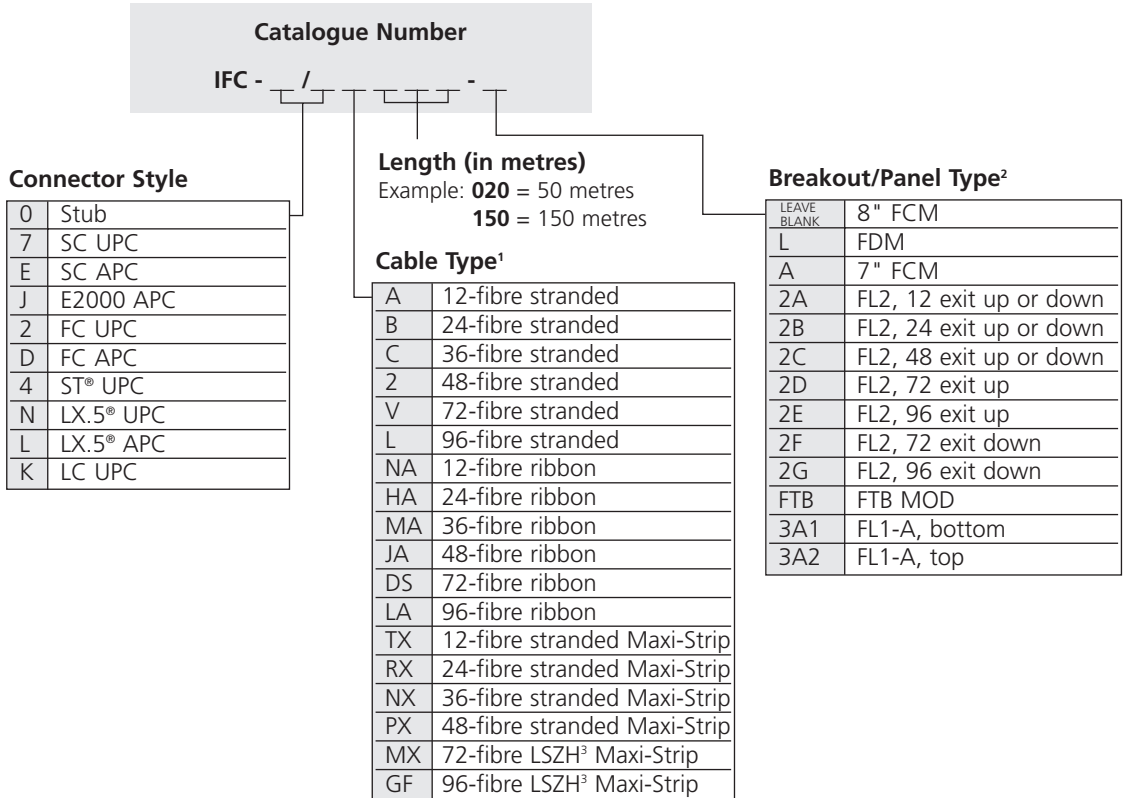

## Intrafacility Fibre Cable Assemblies

Intrafacility fibre cable (IFC) is a multifibre cable designed for use within a building. Generally, it is constructed without metallic strength members and is designed to meet the fire resistant characteristics required in the central exchange. The number of fibres ranges from 12 to 216. Standard IFC assemblies are riser rated and meet UL-1666 OFNR. Two types of IFC are available: ribbon and stranded.

Ribbon cable consists of multifibres arranged in ribbons. Each ribbon contains 12 fibres and is identified as a subunit. The fibres which comprise the ribbons are colour-coded for identification. With the construction of ribbon cable, the fibres are located in the centre of the cable and the outer jacket provides the strength and protection of the cable.

With stranded cable, individual 900 micron fibres make up the construction of the cable. The fibres are bundled into subunits of 6- or 12-fibres each. Each subunit is identified and the individual fibres within the subunits are colour-coded. Stranded IFC diameters increase in proportion with the fibre counts.

### Singlemode

<sup>1</sup> For 144- or 216-fibre counts, additional fibre types and ordering information, contact your ADC KRONE representative.

<sup>2</sup> ADC KRONE will customise the breakout length of the IFC to ensure proper cable management. ADC KRONE recommends using the FCM breakout length (6' = 1.8m).