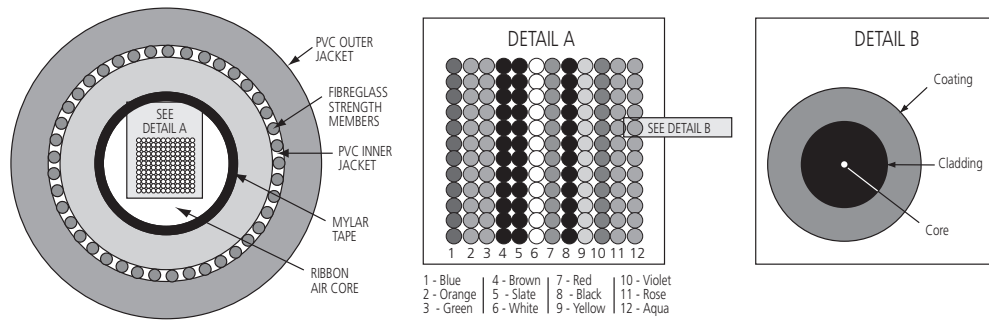

## Intrafacility Fibre Cable Assemblies

Intrafacility fibre cable (IFC) is a multifibre cable designed for use within a building. Generally, it is constructed without metallic strength members and is designed to meet the fire resistant characteristics required in the central exchange. The number of fibres ranges from 12 to 216. Standard IFC assemblies are riser rated and meet UL-1666 OFNR. Two types of IFC are available: ribbon and stranded.

Ribbon cable consists of multifibres arranged in ribbons. Each ribbon contains 12 fibres and is identified as a subunit. The fibres which comprise the ribbons are colour-coded for identification. With the construction of ribbon cable, the fibres are located in the centre of the cable and the outer jacket provides the strength and protection of the cable.

With stranded cable, individual 900 micron fibres make up the construction of the cable. The fibres are bundled into subunits of 6- or 12-fibres each. Each subunit is identified and the individual fibres within the subunits are colour-coded. Stranded IFC diameters increase in proportion with the fibre counts.