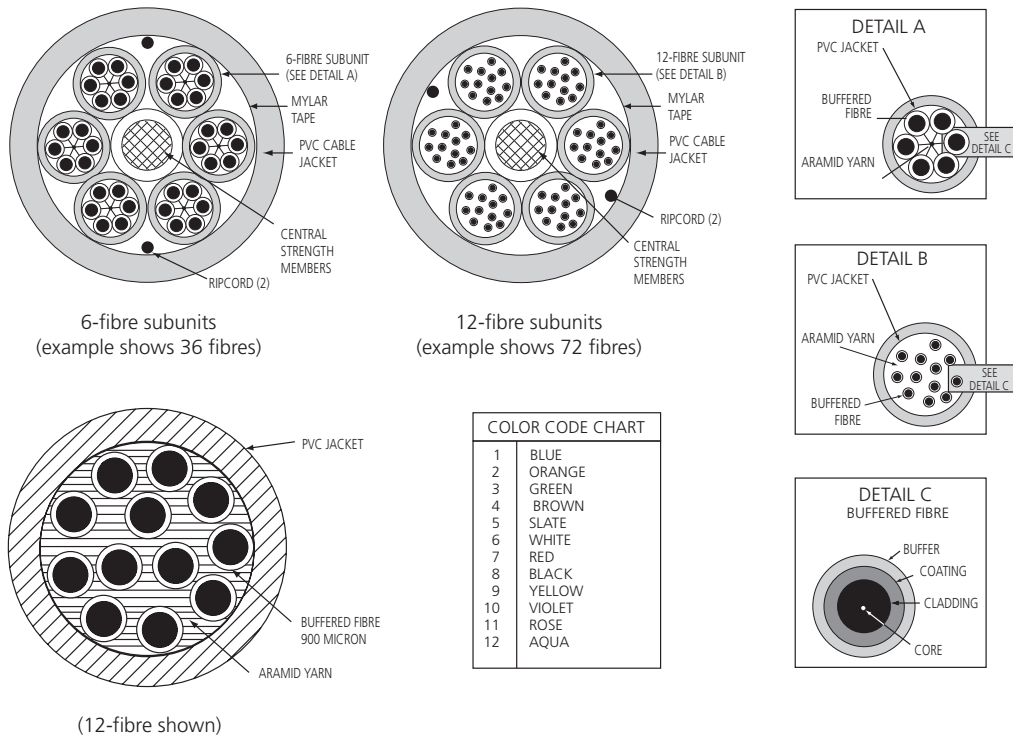

## Intrafacility Fibre Cable Assemblies

Intrafacility fibre cable (IFC) is a multifibre cable designed for use within a building. Generally, it is constructed without metallic strength members and is designed to meet the fire resistant characteristics required in the central exchange. The number of fibres ranges from 12 to 216. Standard IFC assemblies are riser rated and meet UL-1666 OFNR. Two types of IFC are available: ribbon and stranded.

Ribbon cable consists of multifibres arranged in ribbons. Each ribbon contains 12 fibres and is identified as a subunit. The fibres which comprise the ribbons are colour-coded for identification. With the construction of ribbon cable, the fibres are located in the centre of the cable and the outer jacket provides the strength and protection of the cable.

With stranded cable, individual 900 micron fibres make up the construction of the cable. The fibres are bundled into subunits of 6- or 12-fibres each. Each subunit is identified and the individual fibres within the subunits are colour-coded. Stranded IFC diameters increase in proportion with the fibre counts.

### Singlemode

<sup>1</sup> For 144- or 216-fibre counts, additional fibre types and ordering information, contact your ADC KRONE representative.

<sup>2</sup> ADC KRONE will customise the breakout length of the IFC to ensure proper cable management. ADC KRONE recommends using the FCM breakout length (6' = 1.8m).