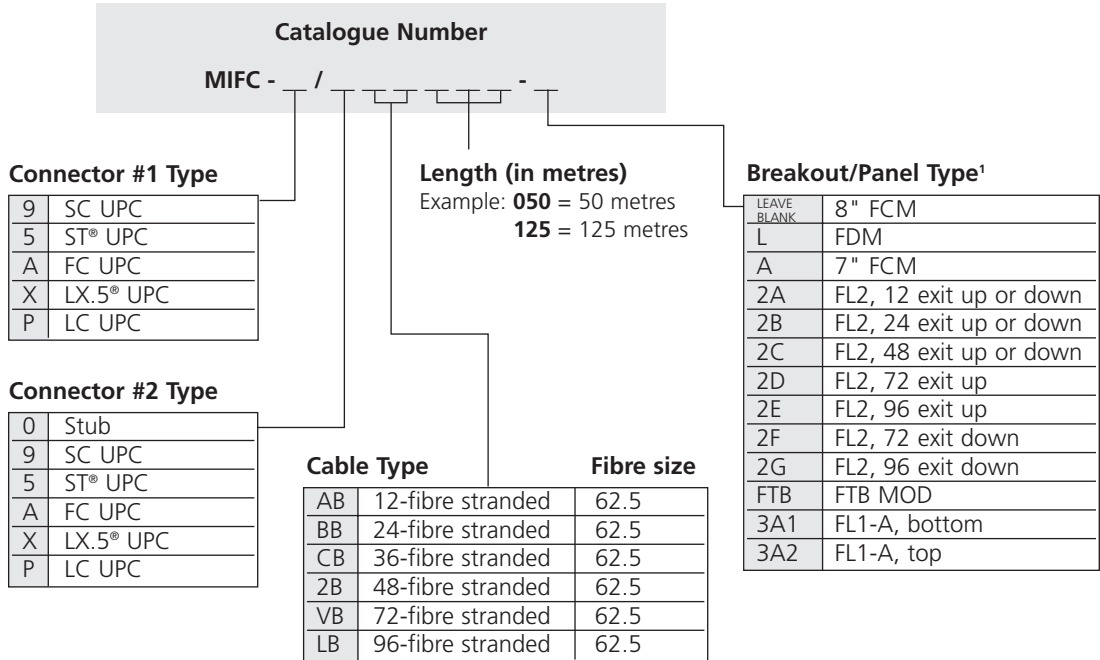

Fibre Optic Cable Assemblies

Intrafacility Fibre Cable Assemblies

Multimode

¹ ADC KRONE will customise the breakout length of the IFC to ensure proper cable management. ADC KRONE recommends using the FCM breakout length (6' = 1.8m). Contact ADC KRONE for additional fibre types and ordering information.