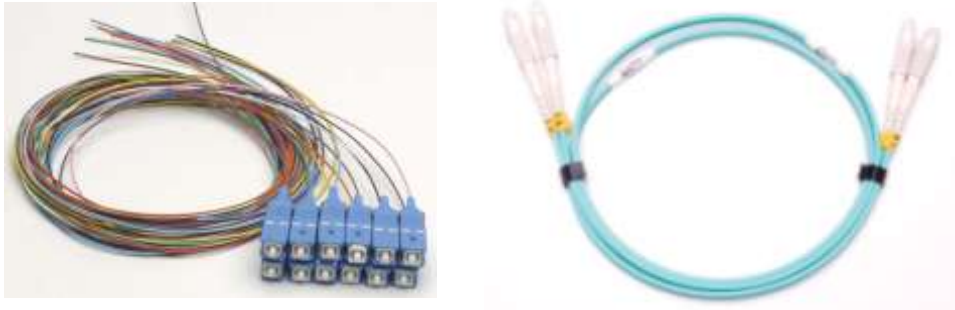

TrueNet[®]

Fibre Optic Pigtails and Patch Cord Assemblies

Issue 7

Simplex pigtails are used in communication networks for direct fusion splicing on to cables used for connecting between patch panels and/or active equipment.

Patch cords are used in communication networks for connecting between patch panels and/or active equipment.

Available as 9µm singlemode (OS2), 62.5µm multimode (OM1) or 50µm multimode (OM3)

Specifications