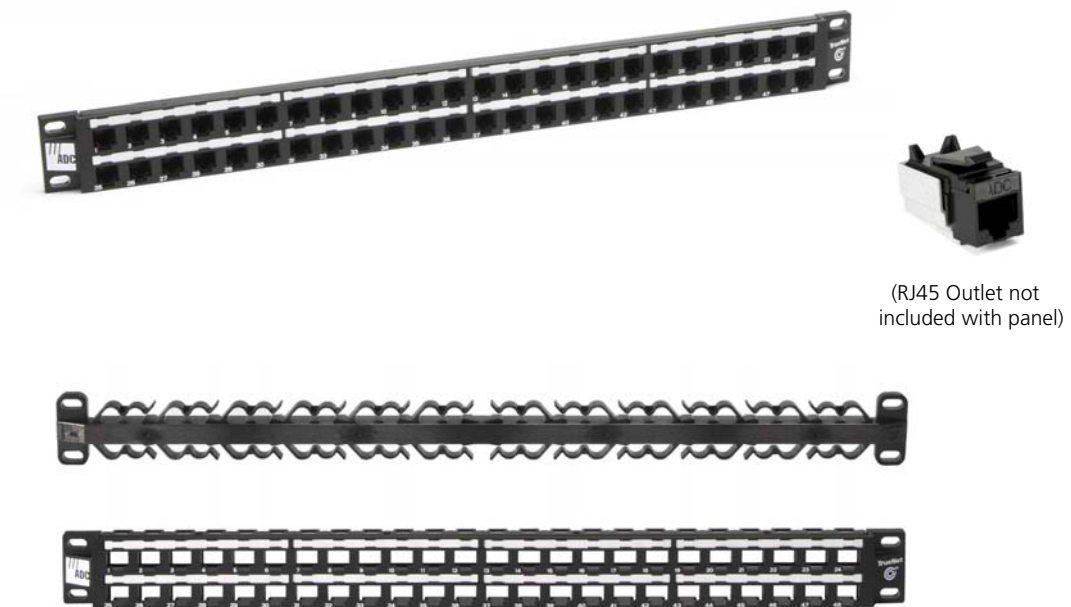

## Category 6<sub>A</sub> 48-port Patch Panel, 1RU

Issue 3

ADC KRONE's new Category 6<sub>A</sub> HighBand 1RU 48-port Plug-and-Play Patch Panel provides high density 10Gb/s performance for highly compact data centre solutions. Installed with ADC KRONE's Category 6<sub>A</sub> HighBand Right Angled outlet and rear cable manager, the 1RU 48-port design provides maximum performance and density.

### Features:

- 1RU 48-port density
- 10Gb/s Ethernet Performance on UTP cable
- Meets performance requirements for TIA/EIA 568-C.2 and ISO /IEC 11801 Class E<sub>A</sub> Ed. 2 Admt 2 standards when installed with ADC KRONE's Category 6<sub>A</sub> UTP Right Angled outlet
- Rear cable manager included
- Label strip provided for individual port identification
- Supplied with four M6 cage nuts and mounting screws
- Category 6<sub>A</sub> Right Angled Outlets are NOT included

### Specifications

Height (1RU): ..... 44mm  
Material Construction: ..... Sheet metal frame with snap-on plastic moulded fascia  
Colour: ..... Black  
Operating Temperature Range: ..... -10° to 70 °C  
Safety compliance: ..... UL 1863  
Flammability rating: ..... UL 94 V-0